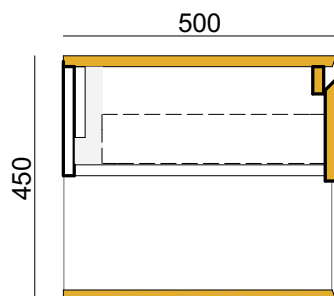

Baxter Single Vanity

Product Specifications

Pictured: Baxter Single Vanity, American Oak Aged.

Standard sizes (L/W/H)

600 × 500 × 450
(1 drawer unit – single basin)

750 × 500 × 450
(1 drawer unit – single basin)

900 × 500 × 450
(1 drawer unit – single basin)

1200 × 500 × 450
(1 drawer unit – single basin)

Front view

Plumbing location

	600	750	900	1200
Centre	300	375	450	600
Left/Right			225	300

Section

Plan view