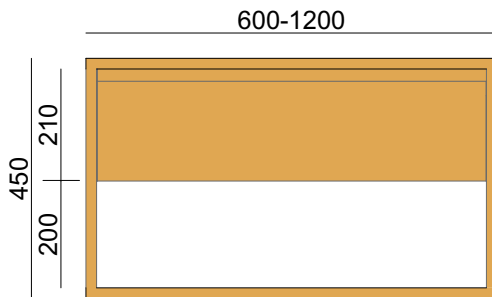

Baxter Single Vanity

Product Specifications

Pictured: Baxter Single Vanity, American Oak Aged.

Standard sizes (L/W/H)

600 × 500 × 450
(1 drawer unit – single basin)

750 × 500 × 450
(1 drawer unit – single basin)

900 × 500 × 450
(1 drawer unit – single basin)

1200 × 500 × 450
(1 drawer unit – single basin)

Front view

Plumbing location

	600	750	900	1200
Centre	300	375	450	600
Left/Right			225	300

Section

Plan view