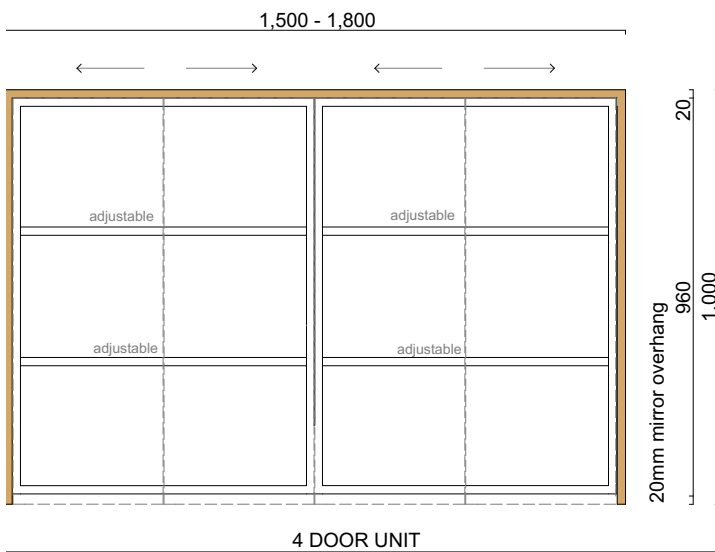

Bayview Shaving Cabinet

Product Specifications

Pictured: Bayview Shaving Cabinet Spotted Gum Natural

Standard sizes (L/W/H)

600 × 150 × 1000
(1 or 2 door unit)

750 × 150 × 1000
(2 door unit)

900 × 150 × 1000
(2 door unit)

1200 × 150 × 1000
(2 or 3 door unit)

1500 × 150 × 1000
(3 or 4 door unit)

1800 × 150 × 1000
(4 door unit)

Front Section

Front Section

Section

Front Section