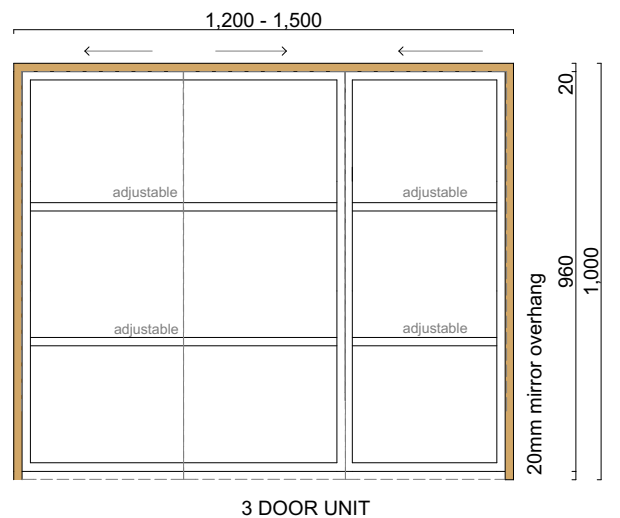

Bayview Shaving Cabinet

Product Specifications

Pictured: Bayview Shaving Cabinet Spotted Gum Natural

Standard sizes (L/W/H)

600 × 150 × 1000
(1 or 2 door unit)

750 × 150 × 1000
(2 door unit)

900 × 150 × 1000
(2 door unit)

1200 × 150 × 1000
(2 or 3 door unit)

1500 × 150 × 1000
(3 or 4 door unit)

1800 × 150 × 1000
(4 door unit)

Front Section

Front Section

Section

Front Section