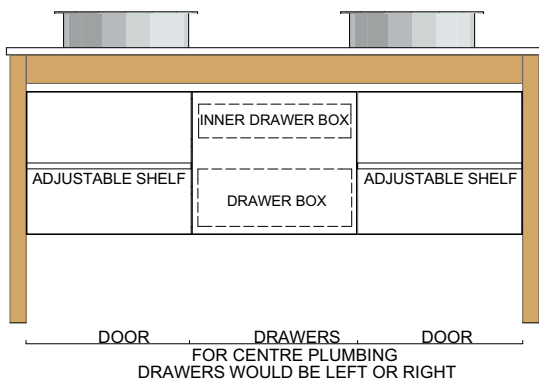

Front Section