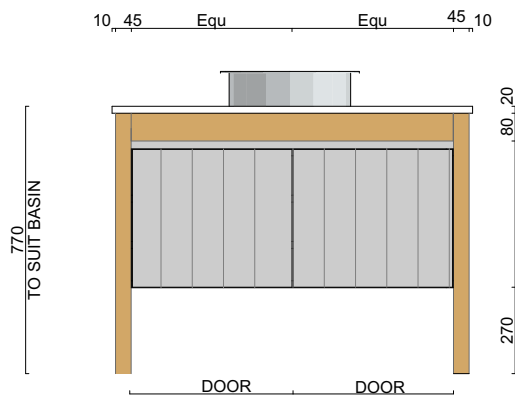

Freo Single Freestanding Vanity Stone Top

Product Specifications

Standard sizes (L/W/H)

750 x 500 x 770
(2 door unit – single basin)

900 x 500 x 770
(2 door unit – single basin)

Front view

Plumbing location

	750	900
Centre	375	450

Front Section