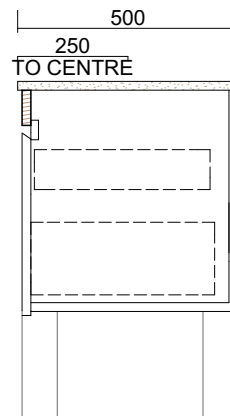

Freo Freestanding Vanity Stone Top

Product Specifications

Standard sizes (L/W/H)

1200 x 500 x 770

(2 drawer, 2 door unit – single basin)

1500 x 500 x 770

(2 drawer, 2 door unit – single or double basin)

1800 x 500 x 770

(2 drawer, 2 door unit – single or double basin)

2100 x 500 x 770

(2 drawer, 2 door unit – single or double basin)

Front view

Plumbing location

	1200	1500	1800	2100
Centre	600	750	900	1050
Left/Right	300	375	450	525

Front Section

Section