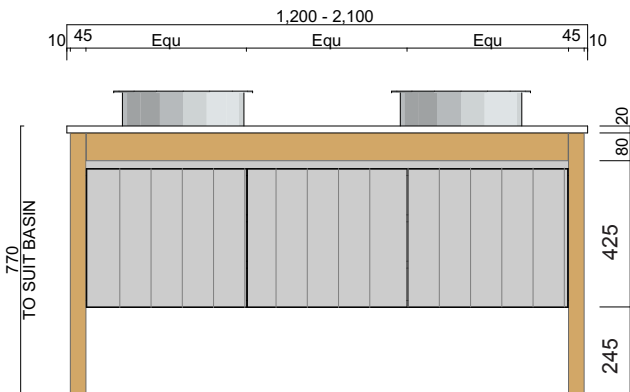

Freo Freestanding Vanity Stone Top

Product Specifications

Standard sizes (L/W/H)

1200 x 500 x 770

(2 drawer, 2 door unit – single basin)

1500 x 500 x 770

(2 drawer, 2 door unit – single or double basin)

1800 x 500 x 770

(2 drawer, 2 door unit – single or double basin)

2100 x 500 x 770

(2 drawer, 2 door unit – single or double basin)

Front view

Plumbing location

	1200	1500	1800	2100
Centre	600	750	900	1050
Left/Right	300	375	450	525

Front Section

Section