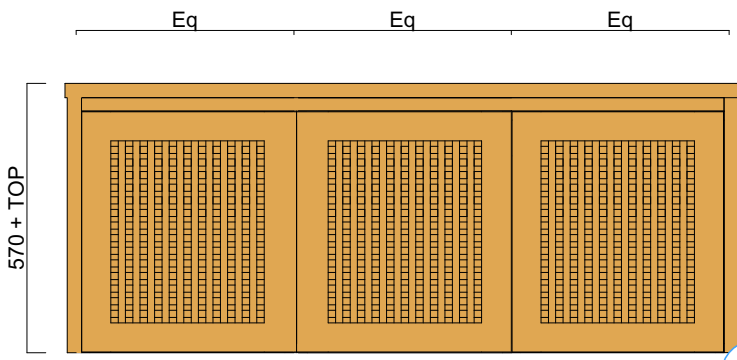

Pacific Vanity

Product Specifications

Pictured: Pacific Vanity, American Oak Light, Open Weave Rattan, Slab Shapers Boat Basin

Standard sizes (L/W/H)

750 × 500 × 570 + TOP (Stone or Timber)
(2 door unit – single basin)

900 × 500 × 570 + TOP (Stone or Timber)
(2 door unit – single basin)

1200 × 500 × 570 + TOP (Stone or Timber)
(3 door unit – single basin)

1500 × 500 × 570 + TOP (Stone or Timber)
(3 door unit – single or double basin)

Front view

Front Section

Plumbing location

	750	900	1200	1500
Centre	375	450	600	750
Left/Right			300	375

Section