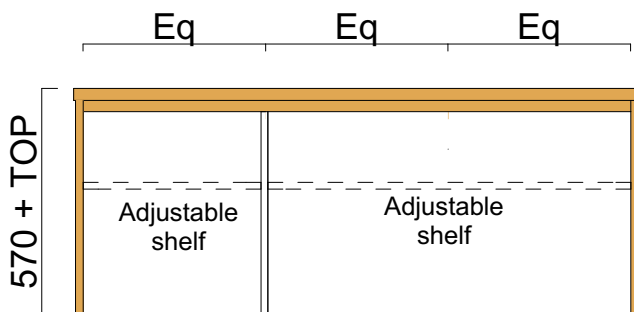

Pacific Vanity

Product Specifications

Pictured: Pacific Vanity, American Oak Light, Open Weave Rattan, Slab Shapers Boat Basin

Standard sizes (L/W/H)

750 × 500 × 570 + TOP (Stone or Timber)
(2 door unit – single basin)

900 × 500 × 570 + TOP (Stone or Timber)
(2 door unit – single basin)

1200 × 500 × 570 + TOP (Stone or Timber)
(3 door unit – single basin)

1500 × 500 × 570 + TOP (Stone or Timber)
(3 door unit – single or double basin)

Front view

Front Section

Plumbing location

	750	900	1200	1500
Centre	375	450	600	750
Left/Right			300	375

Section