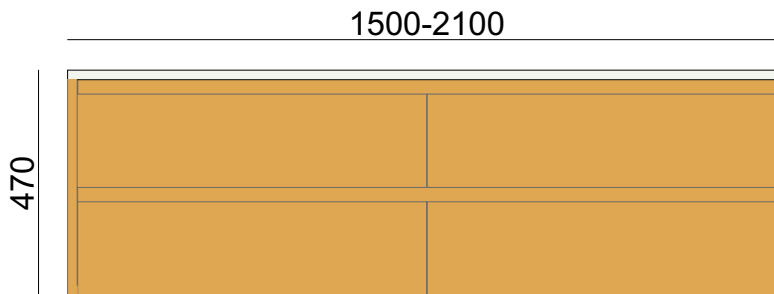

Staples Double Vanity

Product Specifications

Pictured: Staples Double Vanity, Tasmanian Oak Natural, Quantum Quartz Alpine White Stone

Standard sizes (L/W/H)

1500 x 500 x 470

(4 drawer unit – single or double basin)

1800 x 500 x 470

(4 drawer unit – single or double basin)

2100 x 500 x 470

(4 drawer unit – single or double basin)

Front view

Plumbing location

	1500	1800	2100
Centre	750	900	1050
Left/Right	375	450	525

Plan view