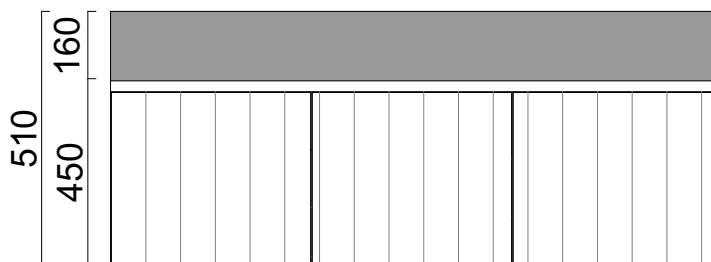

Hargraves Vanity

Product Specifications

Standard sizes (L/W/H)

900 × 450 × 510 (Including 160H Top)
(2 door unit – Concrete trough basin)

1200 × 450 × 510 (Including 160H Top)
(2 door, 1 drawer unit – Concrete trough basin)

1500 × 450 × 510 (Including 160H Top)
(2 door, 1 drawer unit – Concrete trough basin)

Front view

Plumbing location

	900	1200	1500
Centre	450	600	750

Front Section

Plan view