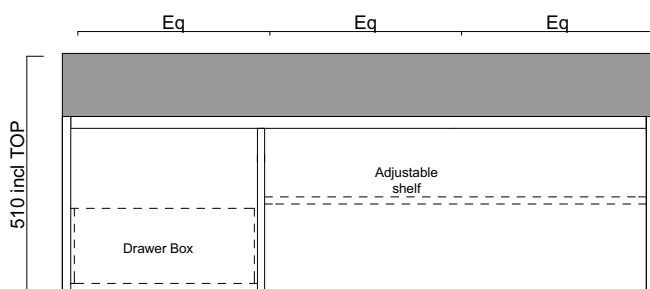

Front Section